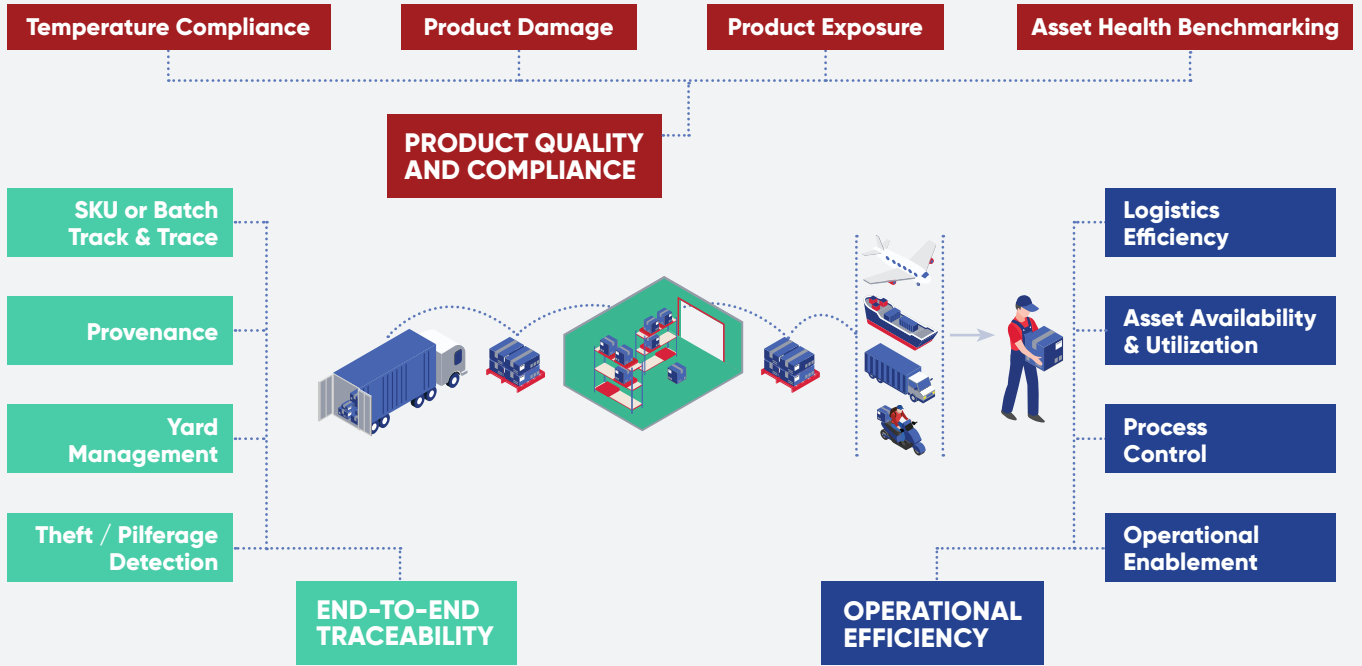

Consumer Appliances

- 20% reduction in **product damage**
- **Traceability** outside the ERP
- 30% improvement in **supply chain efficiency** (delays, loading/unloading SOP compliance etc)

Glass

- 15-20% **reduction in Material Surface Loss** and subsequent **assembly line delays**
- 25% **savings in QA cost** due to context-driven QA
- Conduct **R&D** (like packaging selection) with 10x samples at **minimal cost implication**

Automotive

- 10% reduction in **product damage**
- 93% **in-plant traceability** of finished vehicles
- 20% improvement in **truck TAT** in plant

Equipment Pooling

- 3% improvement in revenue recognition based on **inventory ageing** inputs
- 30% reduction in human intervention required in **inventory counting** and **reconciliation**
- 40% improvement in **warehouse SOP compliance** (washing, repair etc)
- **Preventive maintenance** of assets to increase asset life

Problems **We Solve**

Our **BoxLens™** Platform

We provide an easy-to-deploy, easier-to-scale, industry-grade platform to create complete visibility of your supply chain.

Real-time Sensing to monitor temperature, humidity, shock, light, energy, and location

Predictive Insights to identify excursion, theft, or damage risk and help in better planning for the supply chain

AI-driven Actions to help resolve real-time or systemic supply chain problems

Why **TagBox**