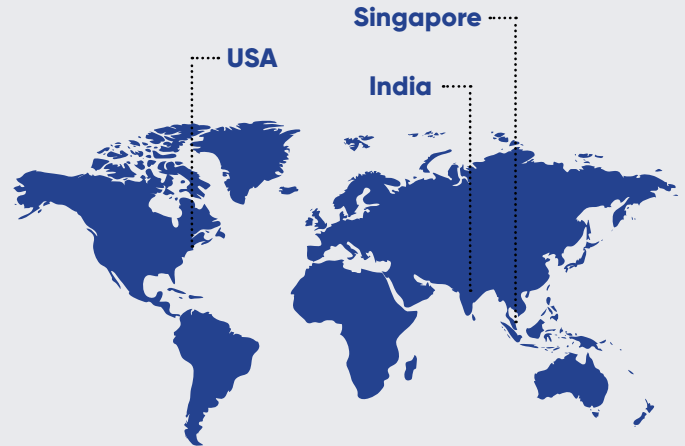

Proprietary Early Warning Signal models for product-health risk prediction

Our **Increasing Footprint**

10K+ Sensors

500K+ Trips

6K+ Assets

1M+ Insights and Actions

TAGBOX

Our **Presence**

Get in **Touch:**

India:

3504/A, 4th Floor, 14th Main Road
HAL 2nd Stage, Indiranagar
Bengaluru, Karnataka 560038

Singapore:

30 Cecil Street, #19-08 Prudential Tower
Singapore 049712

Call Us: +91 80 4205 0689